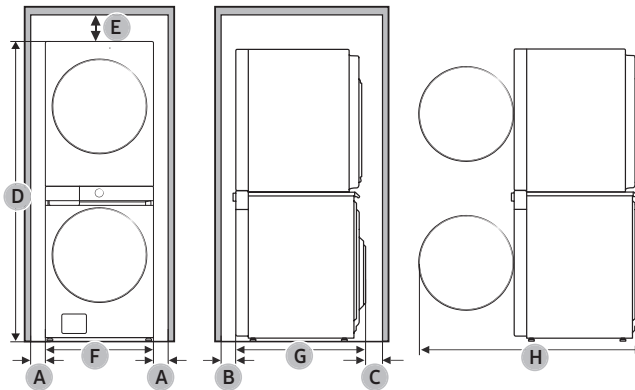

Installation

Installation requirements

Common requirements

Clearance requirement

Alcove or closet installations

Minimum clearance for stable operation:

Sides	Top	Rear		Front
1 in. (25 mm)	1 in. (25 mm)	WH46DBH5**** 4 in. (100 mm)	WH53DBH7**** 2 in. (50 mm)	0.7 in. (18 mm)

The front of the alcove or closet must have two unobstructed air openings for a combined minimum total area of 72 in.² (465 cm²).

A	1 in. (25 mm)		E	1 in. (25 mm)	
B	0.7 in. (18 mm)		F	27 in. (686 mm)	
C	WH46DBH5****	4 in. (100 mm)	G	WH46DBH5****	31.3 in. (796 mm)
	WH53DBH7****	2 in. (50 mm)		WH53DBH7****	34.4 in. (875 mm)
D	74.4 in. (1890 mm)		H	WH46DBH5****	53.1 in. (1349 mm)
				WH53DBH7****	55.9 in. (1420 mm)