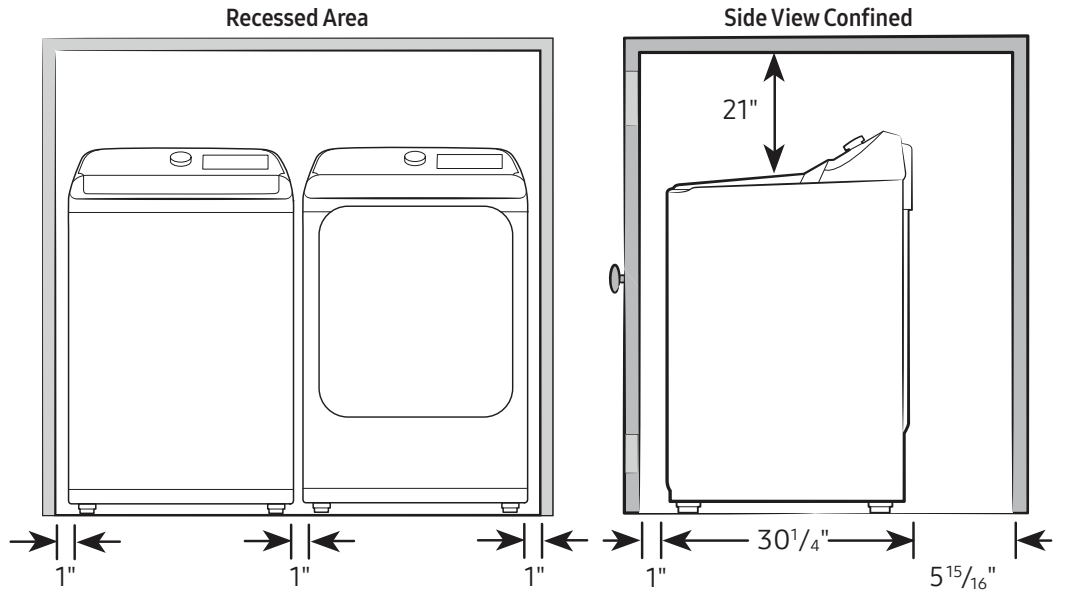

DVE55CG7500E

SAMSUNG

7.4 cu. ft. Smart Electric Dryer with Steam Sanitize+

Dimensions

Required dimensions for installation:

Installation Specifications – Side-by-Side

If the washer and dryer are installed together or the dryer alone, the closet front must have two unobstructed air openings for a combined minimum total area of 72-inch². Your washer alone does not require a specific air opening.

Alcove or closet installation

Minimum clearance for closet and alcove installations:

Connection Dimensions

Back and Side View of Electric Dryer

LEGEND:

● Cold Water Connection

Actual color may vary. Design, specifications, and color availability are subject to change without notice. Non-metric weights and measurements are approximate.