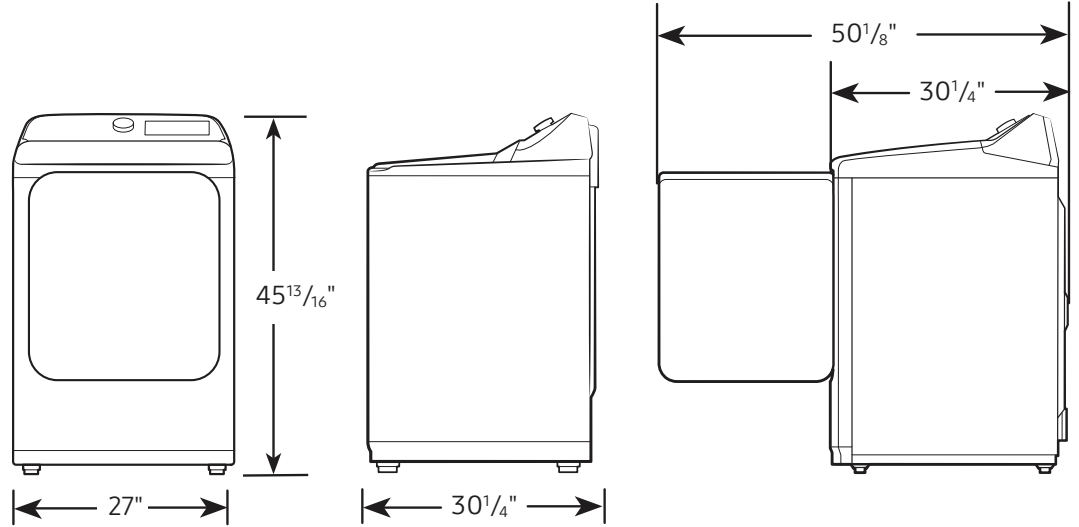

Shipping Dimensions & Weight (WxHxD)

Dimensions: 29⁹/₁₆" x 48⁵/₈" x 31³/₁₆"
Weight: 127.9 lbs

Electric Dryer	Model #	UPC Code
Ivory	DVE55CG7500E	887276764795
Gas Dryer		
Ivory	DVG55CG7500E	887276764801
Matching Washer		
Ivory	WA55CG7500AE	887276760391
Optional Accessories		
Vent Kit	DV-2A	887276146416

DVE55CG7500E

SAMSUNG

7.4 cu. ft. Smart Electric Dryer with Steam Sanitize+

Dimensions

Required dimensions for installation:

Installation Specifications – Side-by-Side

If the washer and dryer are installed together or the dryer alone, the closet front must have two unobstructed air openings for a combined minimum total area of 72-inch². Your washer alone does not require a specific air opening.