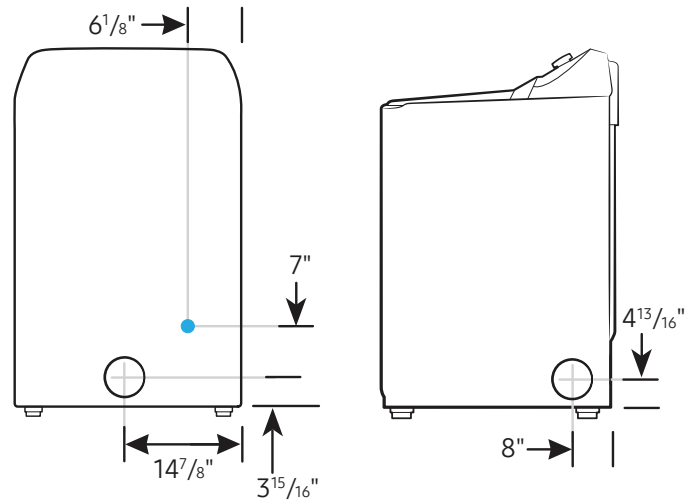

Shipping Dimensions & Weight (WxHxD)

Dimensions: 29⁹/₁₆" x 48⁵/₈" x 31³/₁₆"
Weight: 127.9 lbs

Electric Dryer	Model #	UPC Code
Ivory	DVE55CG7500E	887276764795
Gas Dryer		
Ivory	DVG55CG7500E	887276764801
Matching Washer		
Ivory	WA55CG7500AE	887276760391
Optional Accessories		
Vent Kit	DV-2A	887276146416

DVE55CG7500E

SAMSUNG

7.4 cu. ft. Smart Electric Dryer with Steam Sanitize+

Dimensions

Required dimensions for installation:

Installation Specifications – Side-by-Side

If the washer and dryer are installed together or the dryer alone, the closet front must have two unobstructed air openings for a combined minimum total area of 72-inch². Your washer alone does not require a specific air opening.

Alcove or closet installation

Minimum clearance for closet and alcove installations:

Connection Dimensions

Back and Side View of Electric Dryer

LEGEND:

● Cold Water Connection

Actual color may vary. Design, specifications, and color availability are subject to change without notice. Non-metric weights and measurements are approximate.