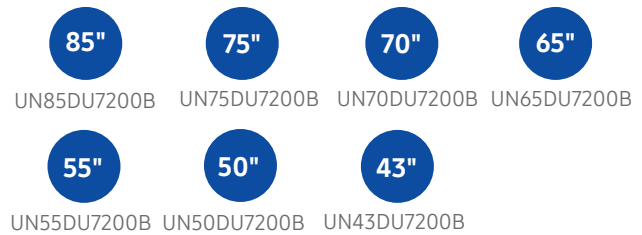

SIZE CLASS

This essential TV features a range of contrast and color and smart capabilities. Enjoy your content with richer details, brighter images and clearer resolution with 4K Upscaling.

KEY FEATURES

Picture

- Mega Contrast
- HDR
- 4K Upscaling
- Crystal Processor with 4K
- PurColor®
- Motion Xcelerator
- Auto Game Mode (ALLM)

Design

- Slim Look Design
- Adjustable Height -Titan Gray Flat Feet Stand

Smart Features¹

- Smart Tizen OS
- Universal Guide
- Bixby built-in⁸
- Works with Alexa⁹
- Works with Google Assistant⁹
- Samsung TV Plus
- Samsung Smart Hub
- Samsung Daily+
- SmartThings Compatible²
- Samsung Health³
- Chat Together
- Samsung Gaming Hub⁴

Connections

- 3 HDMI Ports⁵
- HDMI 2.1 Features Supported:
  - Auto Low Latency Mode (ALLM), supported on all ports
  - Fixed Rate Link (FRL) 4K@60Hz supported on all ports.
  - Variable Refresh Rate (VRR), supported on all ports.
  - Enhanced Audio Return Channel (eARC), supported on port number

- 1 USB-A Connection
- LAN Port
- Wi-Fi 5
- Bluetooth® 5.2

Audio

- Object Tracking Sound Lite
- 20 Watt 2 Channel
- Q-Symphony⁶
- Adaptive Sound
- Dual Audio Support (Bluetooth)

Included Accessories

- Remote Control: TM2240A with batteries
- Power Cord
- User Manual

Industry Certifications

- 4K Ultra HD Connected
- Filmmaker Mode⁷

¹ Samsung Account required for network-based smart services, including streaming apps and other smart features. Separate [connected] computer, mobile or other device may be necessary to create/log in to Samsung Account (free to download and create). Without Account log in, only external device connections (e.g., via HDMI) and terrestrial/over-the-air TV (only for TVs with tuners) available.

² SmartThings compatible devices only. SmartThings app download may be required.

³ Subscriptions may be required for some services. Smart Trainer support devices may vary by country.

⁴ High speed internet connection, additional gaming service subscriptions and compatible controller required.

⁵ HDMI-CEC (Consumer Electronics Control) facilitates convenient control functions with compatible devices.

⁶ Q-Symphony requires compatible 2020-2024 Samsung TV and either a Q-series or S-series soundbar.

⁷ FILMMAKER MODE™ logo is a trademark of UHD Alliance, Inc.

⁸ Bixby requires a compatible SolarCell Remote™ to access this feature.

⁹ Amazon, Alexa, and all related logos are trademarks of Amazon.com, Inc. or its affiliates. This service may not yet be available at the time of purchase of this product.

Apple and related marks and logos are trademarks of Apple Inc.

SAMSUNG